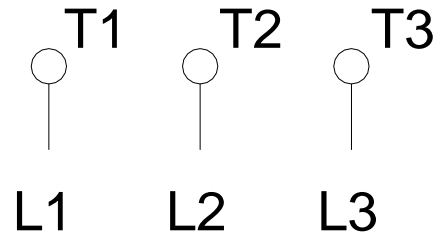

1 2 3 4 5 6 7 8

A

B

C

D

E

F

Notes: Downloaded from http://dealerselectric.com Generated for Model #00336ST3QIE182TC-W22		
Performed by:		
Checked:		
Customer:		
Three-Phase: W22 IEEE-841™ Petrochem Motors - NEMA Premium® Efficiency		
Three-phase induction motor Frame 182/4T - IP55	13-SEP-2016	