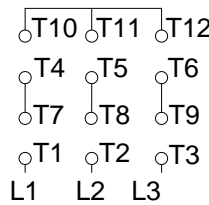

1 2 3 4 5 6 7 8

A
B
C
D
E
F

LOW VOLTAGE

HIGH VOLTAGE

CONNECTIONS FOR STARTING ONLY:

LOW VOLTAGE

HIGH VOLTAGE

Notes: Downloaded from <http://dealerselectric.com>
Generated for Model #00336OT3V145JM-S

Performed by:

Checked:

Customer:

Close Coupled Pump: Three-Phase - W01 (Rolled Steel) "JM" Type - ODP -

Three-phase induction motor
Frame 143/5JM - IP21

13-SEP-2016