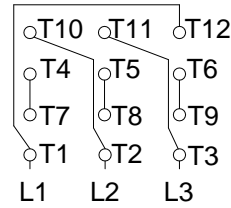

1 2 3 4 5 6 7 8

A
B
C
D
E
F

LOW VOLTAGE

HIGH VOLTAGE

CONNECTIONS FOR STARTING ONLY:

LOW VOLTAGE

HIGH VOLTAGE

Notes: Downloaded from <http://dealerselectric.com>
Generated for Model #00336OT3V145JM-S

Performed by:

Checked:

Customer:

Close Coupled Pump: Three-Phase - W01 (Rolled Steel) "JM" Type - ODP -

Three-phase induction motor
Frame 143/5JM - IP21

13-SEP-2016