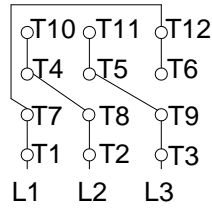

1 2 3 4 5 6 7 8

A
B
C
D
E
F

LOW VOLTAGE

HIGH VOLTAGE

CONNECTIONS FOR STARTING ONLY:

LOW VOLTAGE

HIGH VOLTAGE

Notes: Downloaded from <http://dealerselectric.com>
Generated for Model #00336OT3V145JM-S

Performed by:

Checked:

Customer:

Close Coupled Pump: Three-Phase - W01 (Rolled Steel) "JM" Type - ODP -

Three-phase induction motor
Frame 143/5JM - IP21

13-SEP-2016