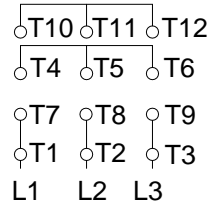

1 2 3 4 5 6 7 8

A
B
C
D
E
F

LOW VOLTAGE

HIGH VOLTAGE

CONNECTIONS FOR STARTING ONLY:

LOW VOLTAGE

HIGH VOLTAGE

Notes: Downloaded from <http://dealerselectric.com>
Generated for Model #00336OT3V145JM-S

Performed by:

Checked:

Customer:

Close Coupled Pump: Three-Phase - W01 (Rolled Steel) "JM" Type - ODP -

Three-phase induction motor
Frame 143/5JM - IP21

13-SEP-2016