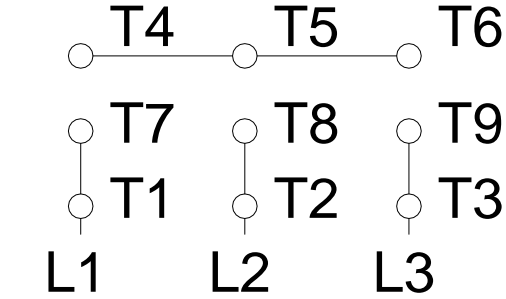

1 2 3 4 5 6 7 8

A
B
C
D
E
F

LOW VOLTAGE

HIGH VOLTAGE

Notes: Downloaded from http://dealerselectric.com Generated for Model #00336OP3V145JP		
Performed by:		
Checked:		
Customer:		
Close Coupled Pump : Three-Phase - "JP" Type - ODP - High Efficiency		
Three-phase induction motor Frame F143/5JP - IP21	12-SEP-2016	