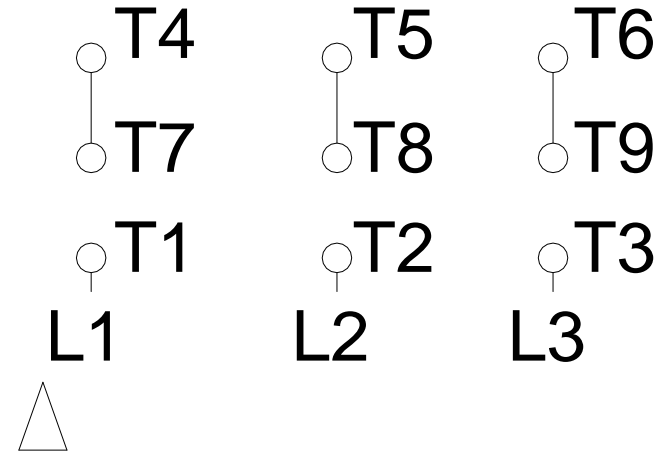

1 2 3 4 5 6 7 8

LOW VOLTAGE

HIGH VOLTAGE

A
B
C
D
E
F

Notes: Downloaded from http://dealerselectric.com Generated for Model #00336ET3ERS182TC		
Performed by:		
Checked:		
Customer:		
Three-Phase : Rolled Steel Motor - NEMA Premium Efficiency		
Three-phase induction motor Frame 182T - IP55	12-SEP-2016	