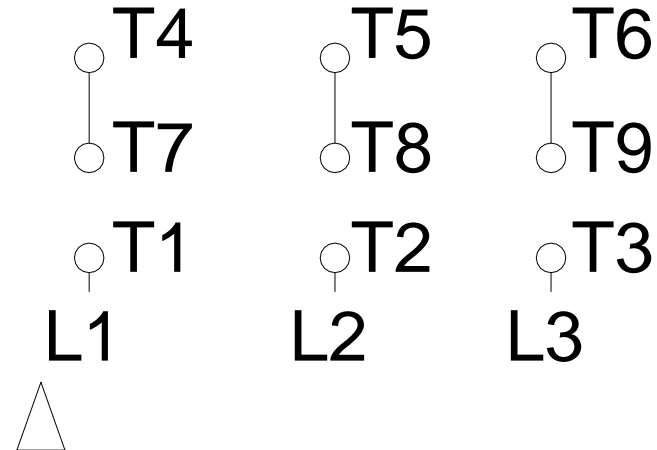

1 2 3 4 5 6 7 8

LOW VOLTAGE

HIGH VOLTAGE

A
B
C
D
E
F

Notes: Downloaded from <http://dealerselectric.com>
 Generated for Model #00336ET3ER182TC-S

Performed by:

Checked:

Customer:

Three Phase: W01 (Rolled Steel) - TEFC - NEMA Premium Efficiency

Three-phase induction motor
 Frame 182/4T - IP55

12-SEP-2016