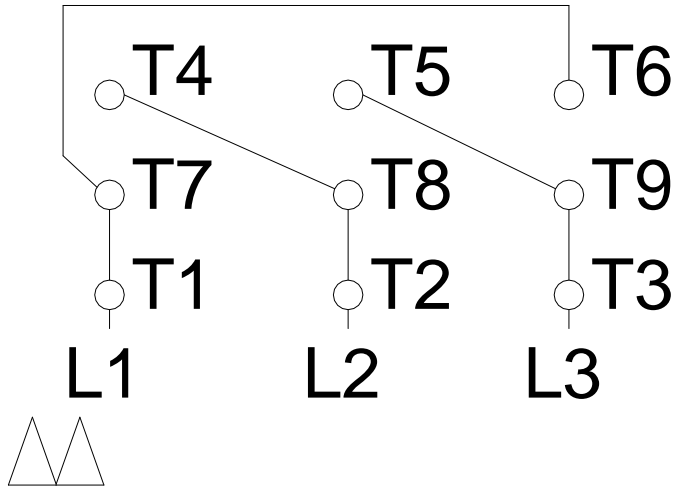

1 2 3 4 5 6 7 8

LOW VOLTAGE

HIGH VOLTAGE

A
B
C
D
E
F

Notes: Downloaded from <http://dealerselectric.com>
 Generated for Model #00336ET3ER182TC-S

Performed by:

Checked:

Customer:

Three Phase: W01 (Rolled Steel) - TEFC - NEMA Premium Efficiency

Three-phase induction motor
 Frame 182/4T - IP55

12-SEP-2016