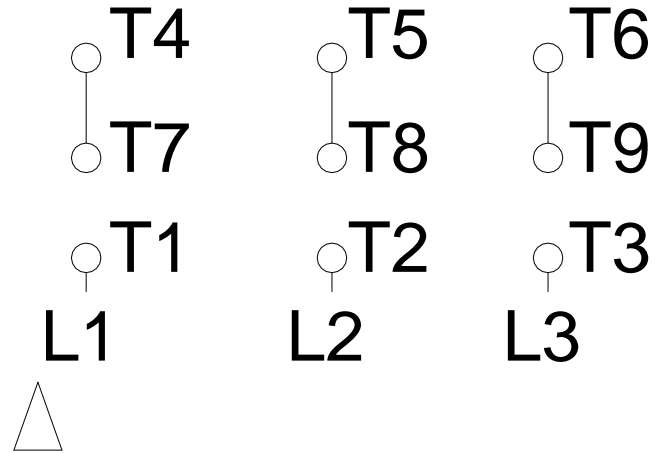

1 2 3 4 5 6 7 8

LOW VOLTAGE

HIGH VOLTAGE

A
B
C
D
E
F

Notes: Downloaded from <http://dealerselectric.com>
Generated for Model #00336ET3EBM182T-W22

Performed by:

Checked:

Customer:

W22 Brake Motor - NEMA Premium Efficiency

Three-phase induction motor
Frame 182/4T - IP55

12-SEP-2016