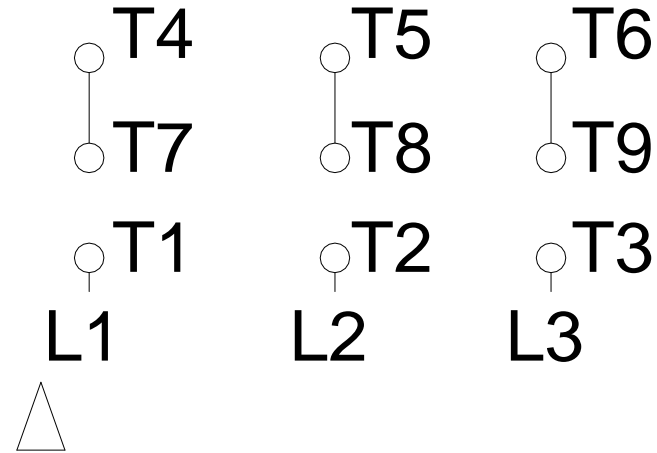

1 2 3 4 5 6 7 8

# HIGH VOLTAGE

A  
B  
C  
D  
E  
F

Notes: Downloaded from <http://dealerselectric.com>  
 Generated for Model #00336ET3E182TC-W22

Performed by:

Checked:

Customer:

W22 NEMA Premium - Ball Bearings

Three-phase induction motor  
 Frame 182/4T - IP55