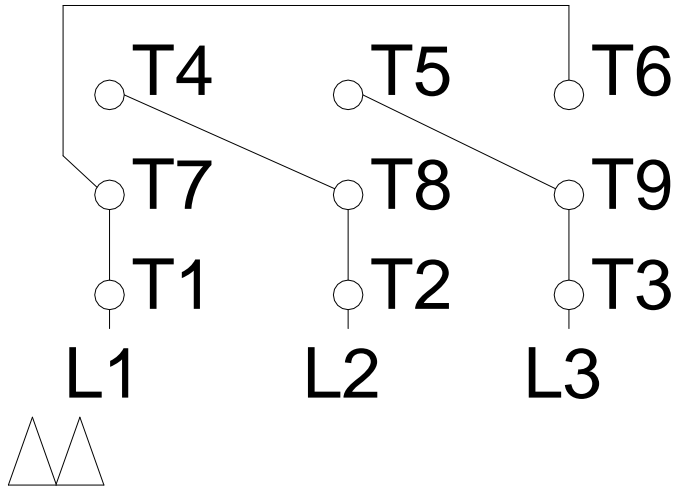

1 2 3 4 5 6 7 8

LOW VOLTAGE

HIGH VOLTAGE

A
B
C
D
E
F

Notes: Downloaded from http://dealerselectric.com Generated for Model #00336ET3E182TC-S		
Performed by:		
Checked:		
Customer:		
Three Phase: W01 (Rolled Steel) - TEFC - NEMA Premium Efficiency		
Three-phase induction motor Frame 182/4T - IP55	12-SEP-2016	