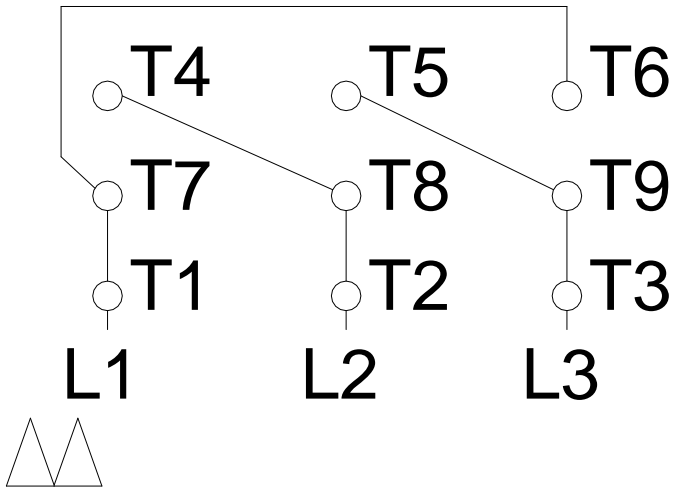

1 2 3 4 5 6 7 8

LOW VOLTAGE

HIGH VOLTAGE

A
B
C
D
E
F

Notes: Downloaded from <http://dealerselectric.com>
 Generated for Model #00336ET3E182T-W22

Performed by:

Checked:

Customer:

W22 NEMA Premium - Ball Bearings

Three-phase induction motor
 Frame 182/4T - IP55

12-SEP-2016