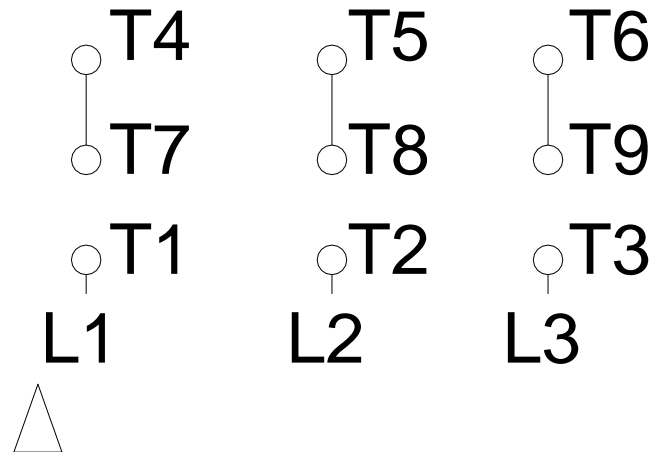

1 2 3 4 5 6 7 8

LOW VOLTAGE

HIGH VOLTAGE

A
B
C
D
E
F

Notes: Downloaded from <http://dealerselectric.com>
 Generated for Model #00336ET3E182T-W22

Performed by:

Checked:

Customer:

W22 NEMA Premium - Ball Bearings

Three-phase induction motor
 Frame 182/4T - IP55

12-SEP-2016