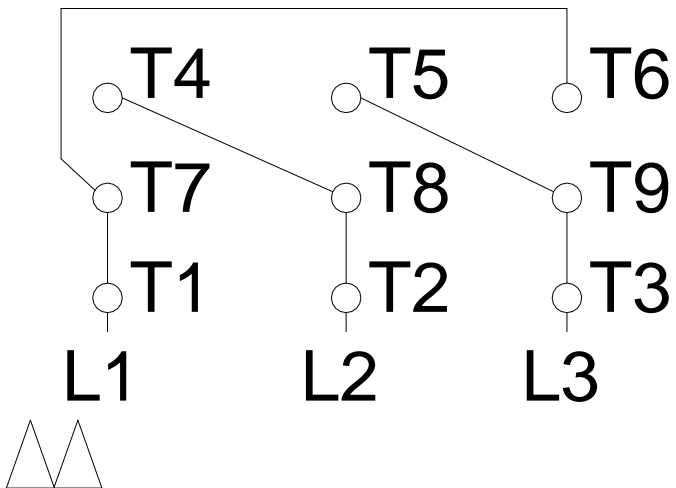

# HIGH VOLTAGE

A

B

C

D

E

F

Notes: Downloaded from <http://dealerselectric.com>  
 Generated for Model #00336ET3E182JP-SG

Performed by:

Checked:

Customer:

W01 (Rolled Steel) Close Coupled Pump TEFC - JP Type

Three-phase induction motor  
 Frame 182/4JP - IP55

12-SEP-2016