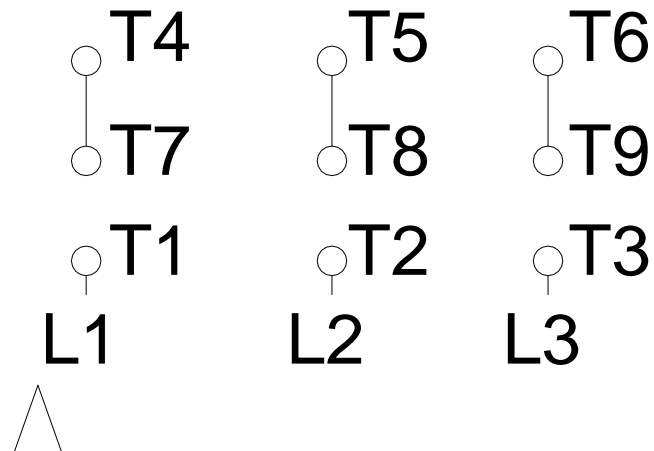

# HIGH VOLTAGE

A

B

C

D

E

F

Notes: Downloaded from <http://dealerselectric.com>  
 Generated for Model #00336ET3E182JP-SG

Performed by:

Checked:

Customer:

W01 (Rolled Steel) Close Coupled Pump TEFC - JP Type

Three-phase induction motor  
 Frame 182/4JP - IP55

12-SEP-2016