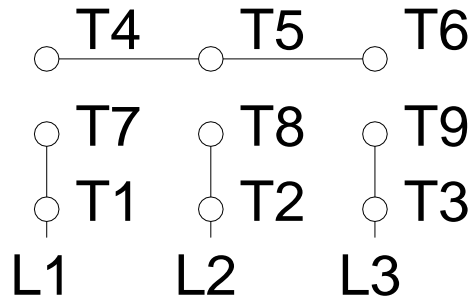

1 2 3 4 5 6 7 8

A

LOW VOLTAGE

HIGH VOLTAGE

B

C

D

E

F

Notes: Downloaded from http://dealerselectric.com Generated for Model #00336ET3E145TC-S		
Performed by:		
Checked:		
Customer:		
Three Phase: W01 (Rolled Steel) - TEFC - NEMA Premium Efficiency		
Three-phase induction motor Frame 143/5T - IP55	12-SEP-2016	