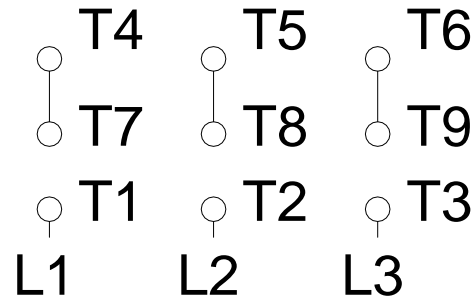

1 2 3 4 5 6 7 8

A

LOW VOLTAGE

HIGH VOLTAGE

B

C

D

E

F

Notes: Downloaded from http://dealerselectric.com Generated for Model #00336ET3E145TC-S		
Performed by:		
Checked:		
Customer:		
Three Phase: W01 (Rolled Steel) - TEFC - NEMA Premium Efficiency		
Three-phase induction motor Frame 143/5T - IP55	12-SEP-2016	