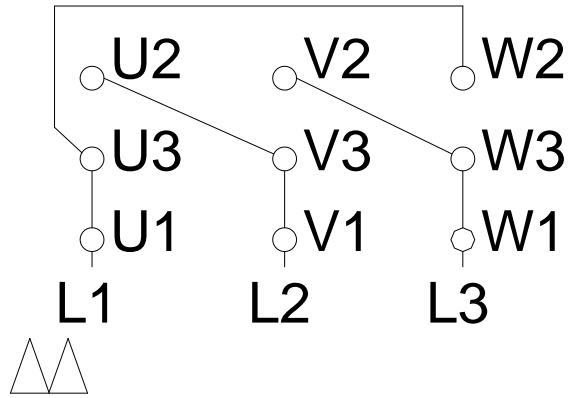

1 2 3 4 5 6 7 8

A

B

C

D

E

F

Notes: Downloaded from <http://dealerselectric.com>
 Generated for Model #00336ES3ESA80SR

Performed by:

Checked:

Customer:

Saw Arbor Motors : Single and Double Shaft End

Three-phase induction motor
 Frame 80S - IP54

12-SEP-2016