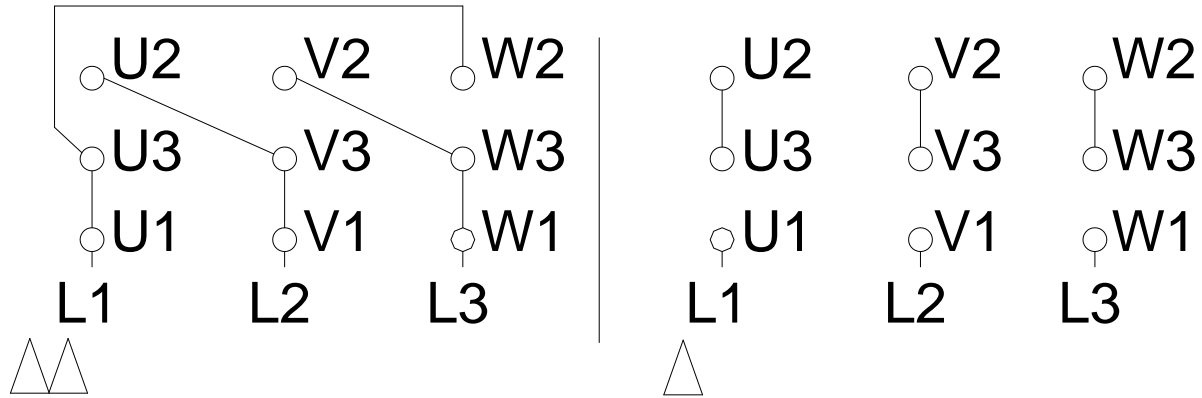

1 2 3 4 5 6 7 8

A

B

C

D

E

F

Notes: Downloaded from <http://dealerselectric.com>
Generated for Model #00336ES3ESA80SL

Performed by:

Checked:

Customer:

Saw Arbor Motors : Single and Double Shaft End

Three-phase induction motor
Frame 80S - IP54

12-SEP-2016