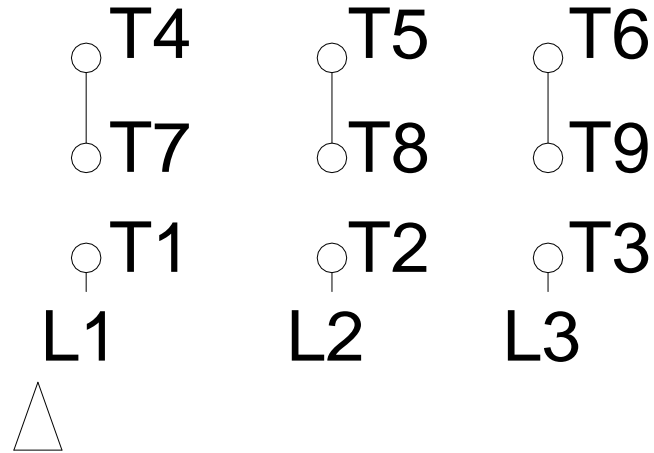

1 2 3 4 5 6 7 8

LOW VOLTAGE

HIGH VOLTAGE

A
B
C
D
E
F

Notes: Downloaded from <http://dealerselectric.com>
 Generated for Model #00336EP3ERSR182TC

Performed by:

Checked:

Customer:

Three-Phase : Rolled Steel Motor - High Efficiency

Three-phase induction motor
 Frame W182/4T - IP55

12-SEP-2016