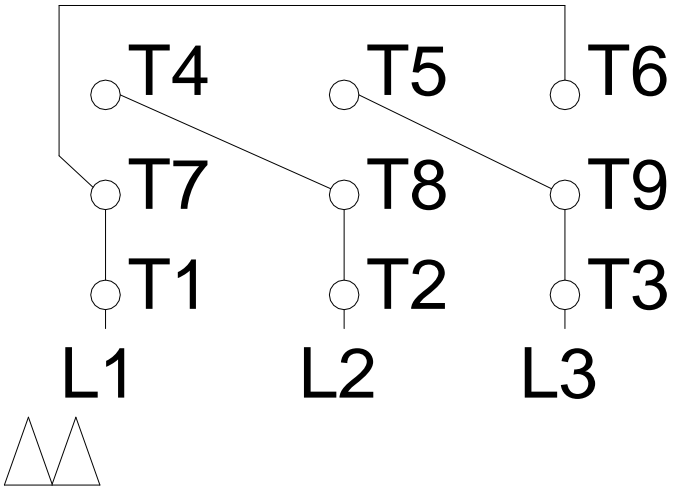

1 2 3 4 5 6 7 8

LOW VOLTAGE

HIGH VOLTAGE

A
B
C
D
E
F

Notes: Downloaded from http://dealerselectric.com Generated for Model #00336EP3ER182TC-W22		
Performed by:		
Checked:		
Customer:		
W22 High Efficiency		
Three-phase induction motor Frame 182T - IP55	12-SEP-2016	