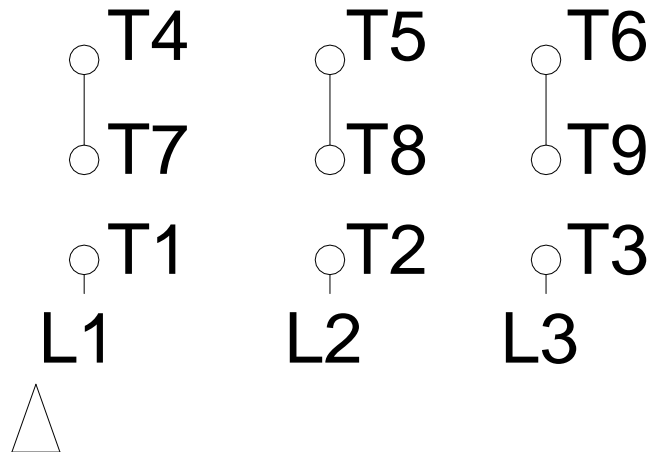

1 2 3 4 5 6 7 8

LOW VOLTAGE

HIGH VOLTAGE

A
B
C
D
E
F

Notes: Downloaded from <http://dealerselectric.com>
Generated for Model #00336EP3EBM182T

Performed by:

Checked:

Customer:

Brake Motors : Three-Phase - High Efficiency

Three-phase induction motor
Frame 182T - IP55

12-SEP-2016