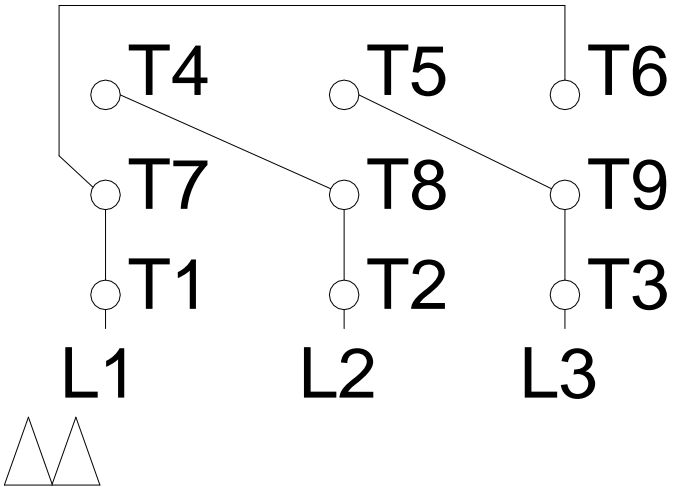

1 2 3 4 5 6 7 8

LOW VOLTAGE

HIGH VOLTAGE

A
B
C
D
E
F

Notes: Downloaded from http://dealerselectric.com Generated for Model #00336EP3E182JP-W22		
Performed by:		
Checked:		
Customer:		
Close Coupled Pump: Three-Phase - W22 "JP" Type - TEFC - High Efficiency		
Three-phase induction motor Frame 182JP - IP55	12-SEP-2016	