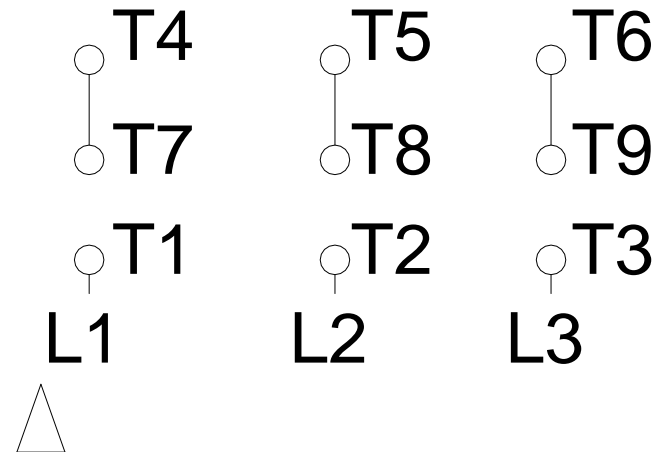

1 2 3 4 5 6 7 8

LOW VOLTAGE

HIGH VOLTAGE

A
B
C
D
E
F

Notes: Downloaded from <http://dealerselectric.com>
 Generated for Model #00336EP3E182JM-W22

Performed by:

Checked:

Customer:

Close Coupled Pump: Three-Phase - W22 "JM" Type - TEFC - High Efficiency

Three-phase induction motor
 Frame 182JM - IP55

12-SEP-2016