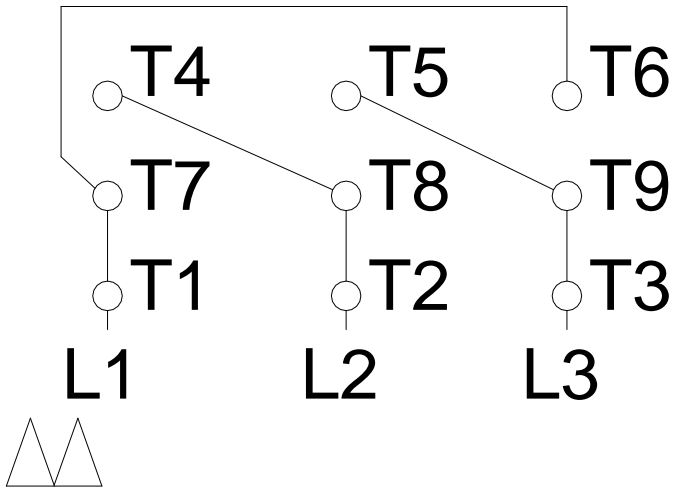

1 2 3 4 5 6 7 8

LOW VOLTAGE

HIGH VOLTAGE

A
B
C
D
E
F

Notes: Downloaded from <http://dealerselectric.com>
 Generated for Model #00336EP3E182JM-W22

Performed by:

Checked:

Customer:

Close Coupled Pump: Three-Phase - W22 "JM" Type - TEFC - High Efficiency

Three-phase induction motor
 Frame 182JM - IP55

12-SEP-2016