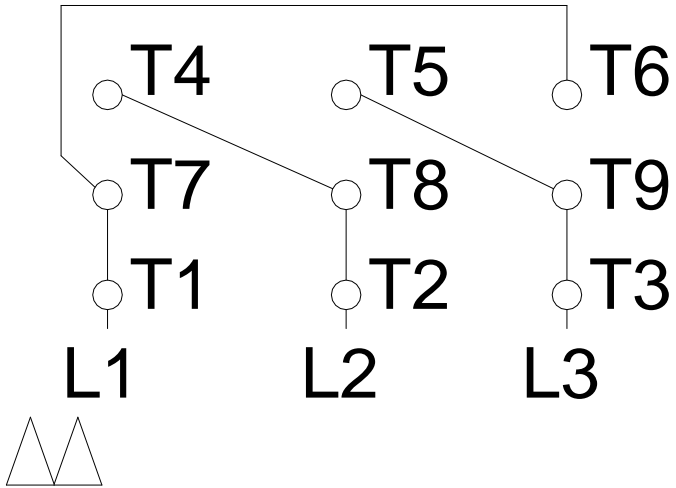

1 2 3 4 5 6 7 8

LOW VOLTAGE

HIGH VOLTAGE

A
B
C
D
E
F

Notes: Downloaded from <http://dealerselectric.com>
Generated for Model #00336EP3E182JM-S

Performed by:

Checked:

Customer:

Close Coupled Pump: Three-Phase - W01 (Rolled Steel) "JM" Type - TEFC -

Three-phase induction motor
Frame 182/4JM - IP55

12-SEP-2016