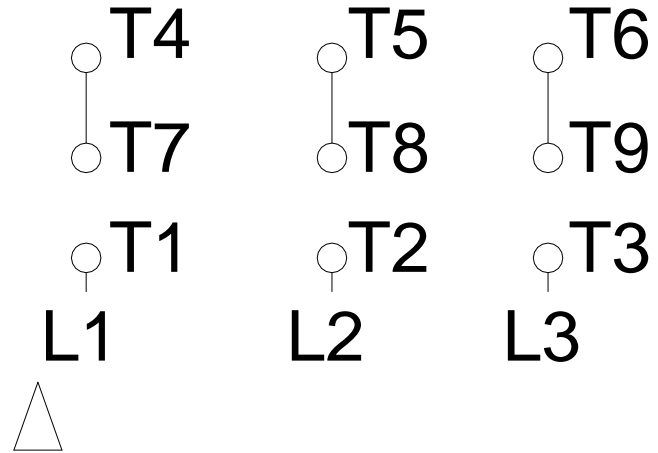

1 2 3 4 5 6 7 8

LOW VOLTAGE

HIGH VOLTAGE

A
B
C
D
E
F

Notes: Downloaded from <http://dealerselectric.com>
Generated for Model #00336EP3E182JM-S

Performed by:

Checked:

Customer:

Close Coupled Pump: Three-Phase - W01 (Rolled Steel) "JM" Type - TEFC -

Three-phase induction motor
Frame 182/4JM - IP55

12-SEP-2016