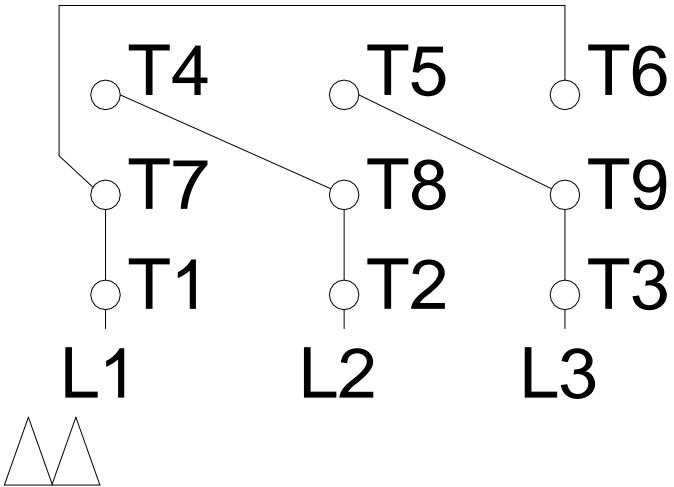

1 2 3 4 5 6 7 8

LOW VOLTAGE

HIGH VOLTAGE

A
B
C
D
E
F

Notes: Downloaded from <http://dealerselectric.com>
Generated for Model #00318XT3ER182TC

Performed by:

Checked:

Customer:

Three-Phase : Explosion Proof - NEMA Premium

Three-phase induction motor
Frame 182T - IP55

12-SEP-2016