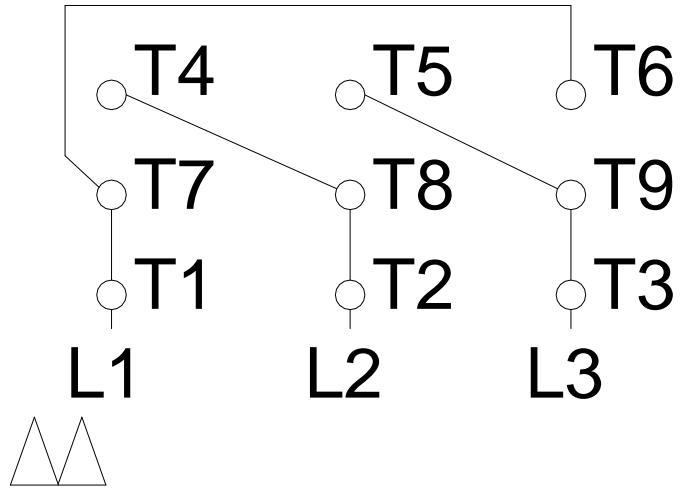

1 2 3 4 5 6 7 8

LOW VOLTAGE

HIGH VOLTAGE

A
B
C
D
E
F

Notes: Downloaded from http://dealerselectric.com Generated for Model #00318XT3E182TC		
Performed by:		
Checked:		
Customer:		
Three-Phase : Explosion Proof - NEMA Premium		
Three-phase induction motor Frame 182T - IP55	12-SEP-2016	