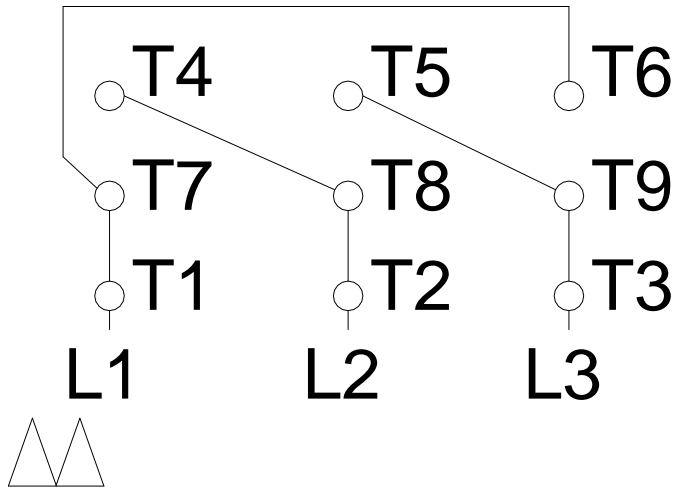

# HIGH VOLTAGE

A  
B  
C  
D  
E  
F

Notes: Downloaded from <a href="http://dealerselectric.com">http://dealerselectric.com</a> Generated for Model #00318XT3E182T		
Performed by:		
Checked:		
Customer:		
Three-Phase : Explosion Proof - NEMA Premium		
Three-phase induction motor Frame 182T - IP55	12-SEP-2016	