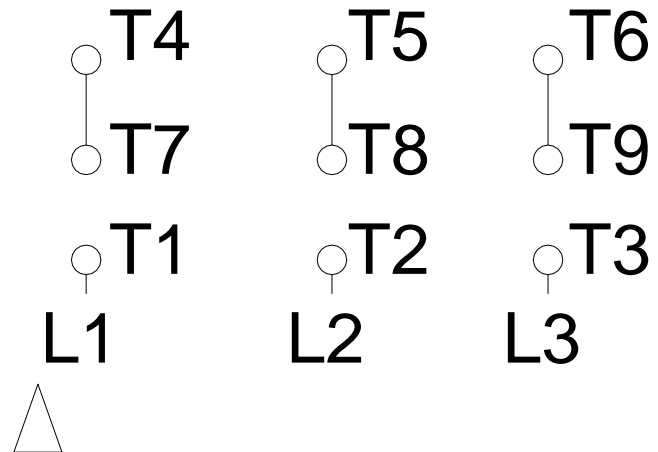

1 2 3 4 5 6 7 8

# HIGH VOLTAGE

A  
B  
C  
D  
E  
F

Notes: Downloaded from <a href="http://dealerselectric.com">http://dealerselectric.com</a> Generated for Model #00318XT3E182T		
Performed by:		
Checked:		
Customer:		
Three-Phase : Explosion Proof - NEMA Premium		
Three-phase induction motor Frame 182T - IP55	12-SEP-2016	