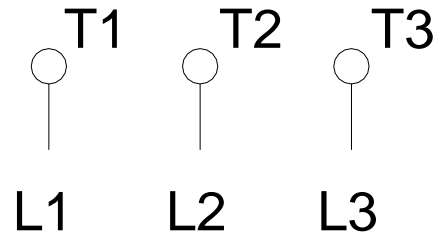

1 2 3 4 5 6 7 8

A

B

C

D

E

F

Notes: Downloaded from <http://dealerselectric.com>
Generated for Model #00318ST3QIE182T-W22

Performed by:

Checked:

Customer:

Three-Phase: W22 IEEE-841™ Petrochem Motors - NEMA Premium® Efficiency

Three-phase induction motor
Frame 182/4T - IP55

12-SEP-2016