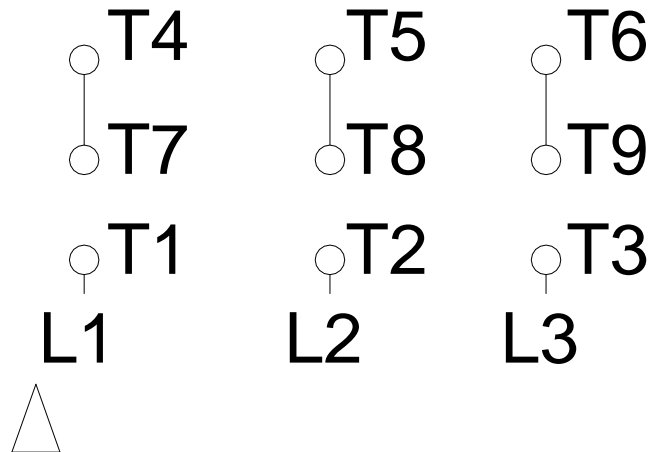

1 2 3 4 5 6 7 8

# HIGH VOLTAGE

A  
B  
C  
D  
E  
F

Notes: Downloaded from <a href="http://dealerselectric.com">http://dealerselectric.com</a> Generated for Model #003180T3V182TC-S		
Performed by:		
Checked:		
Customer:		
Three Phase: W01 (Rolled Steel) - ODP - NEMA Premium Efficiency		
Three-phase induction motor Frame 182/4T - IP21	12-SEP-2016	