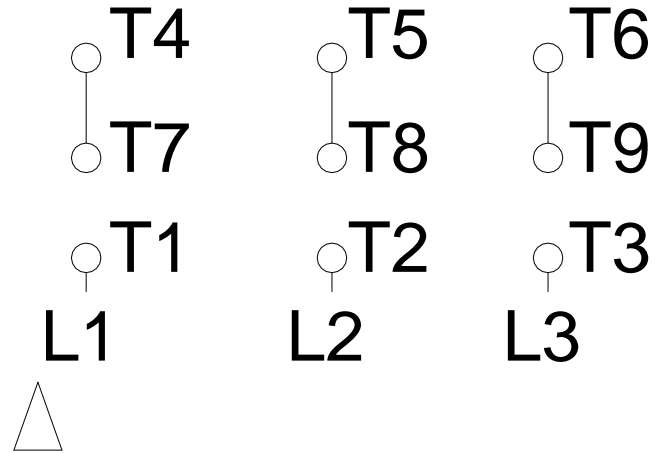

1 2 3 4 5 6 7 8

LOW VOLTAGE

HIGH VOLTAGE

A
B
C
D
E
F

Notes: Downloaded from <http://dealerselectric.com>
Generated for Model #00318OT3V182T-S

Performed by:

Checked:

Customer:

Three Phase: W01 (Rolled Steel) - ODP - NEMA Premium Efficiency

Three-phase induction motor
Frame 182/4T - IP21

12-SEP-2016