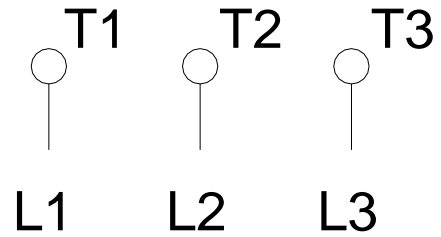

1 2 3 4 5 6 7 8

A

B

C

D

E

F

Notes: Downloaded from <http://dealerselectric.com>  
Generated for Model #00318OT3H182TC-S

Performed by:

Checked:

Customer:

Three Phase: W01 (Rolled Steel) - ODP - NEMA Premium Efficiency

Three-phase induction motor  
Frame 182/4T - IP21

12-SEP-2016