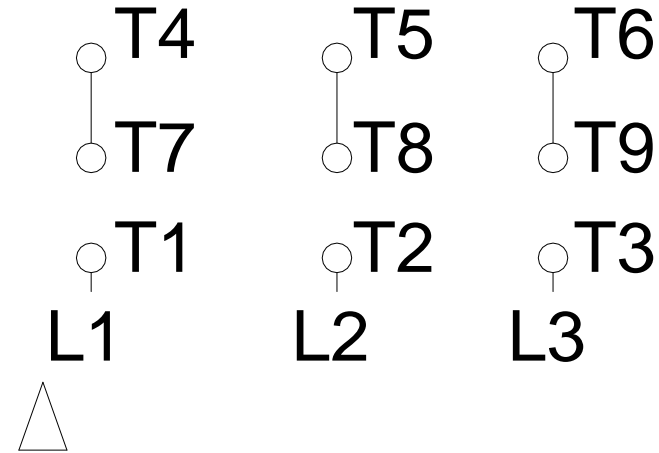

1 2 3 4 5 6 7 8

# HIGH VOLTAGE

A  
B  
C  
D  
E  
F

Notes: Downloaded from <a href="http://dealerselectric.com">http://dealerselectric.com</a> Generated for Model #003180T3E182TC-S		
Performed by:		
Checked:		
Customer:		
Three Phase: W01 (Rolled Steel) - ODP - NEMA Premium Efficiency		
Three-phase induction motor Frame 182/4T - IP21	12-SEP-2016	