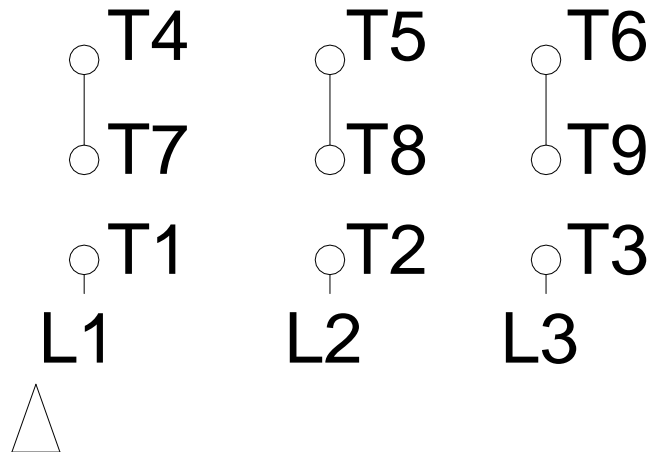

1 2 3 4 5 6 7 8

# HIGH VOLTAGE

A  
B  
C  
D  
E  
F

Notes: Downloaded from <http://dealerselectric.com>  
 Generated for Model #00318OT3E182T

Performed by:

Checked:

Customer:

ODP – Open Induction Motors – NEMA Premium Efficiency