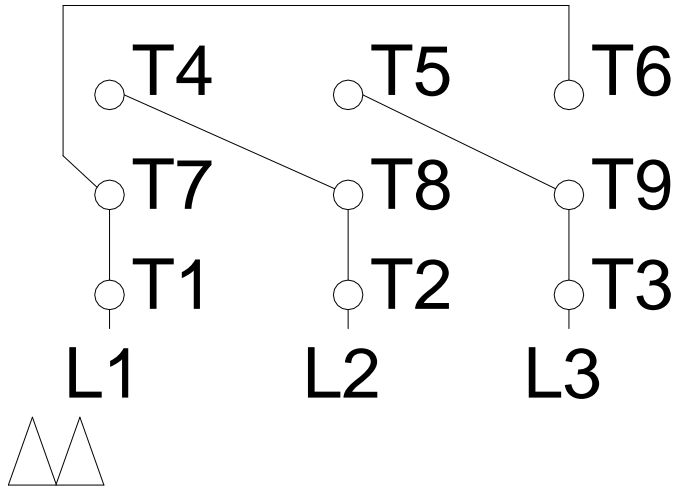

1 2 3 4 5 6 7 8

LOW VOLTAGE

HIGH VOLTAGE

A
B
C
D
E
F

Notes: Downloaded from http://dealerselectric.com Generated for Model #003180T3E182T-S		
Performed by:		
Checked:		
Customer:		
Three Phase: W01 (Rolled Steel) - ODP - NEMA Premium Efficiency		
Three-phase induction motor Frame 182/4T - IP21	12-SEP-2016	