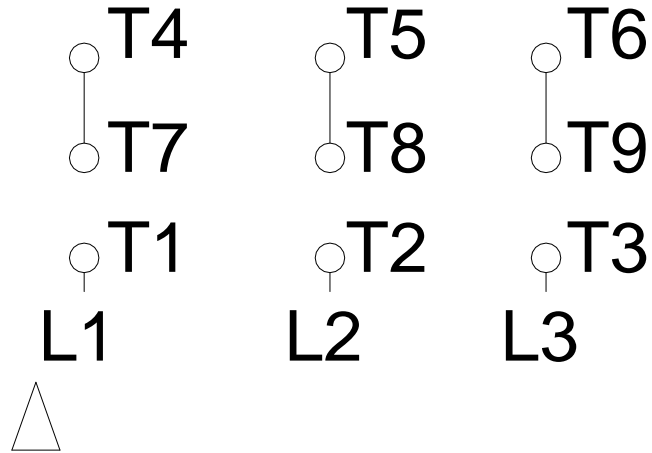

1 2 3 4 5 6 7 8

LOW VOLTAGE

HIGH VOLTAGE

A
B
C
D
E
F

Notes: Downloaded from http://dealerselectric.com Generated for Model #003180T3E182T-S		
Performed by:		
Checked:		
Customer:		
Three Phase: W01 (Rolled Steel) - ODP - NEMA Premium Efficiency		
Three-phase induction motor Frame 182/4T - IP21	12-SEP-2016	