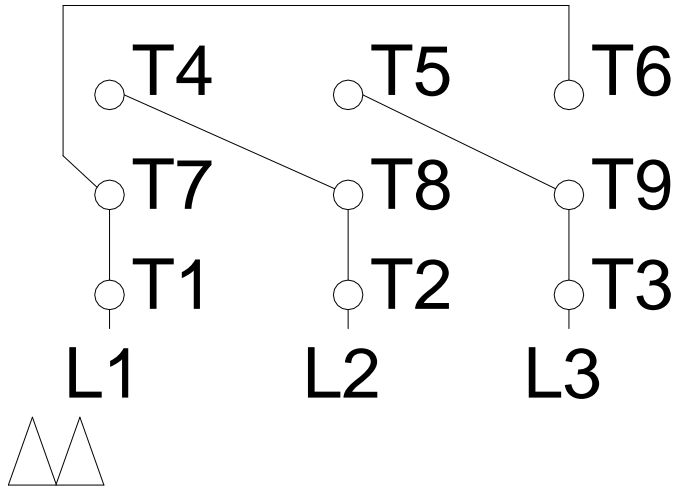

1 2 3 4 5 6 7 8

# HIGH VOLTAGE

A  
B  
C  
D  
E  
F

Notes: Downloaded from <a href="http://dealerselectric.com">http://dealerselectric.com</a> Generated for Model #003180T3E182JM-S		
Performed by:		
Checked:		
Customer:		
Close Coupled Pump: Three-Phase - W01 (Rolled Steel) "JM" Type - ODP -		
Three-phase induction motor Frame 182/4JM - IP21	12-SEP-2016	