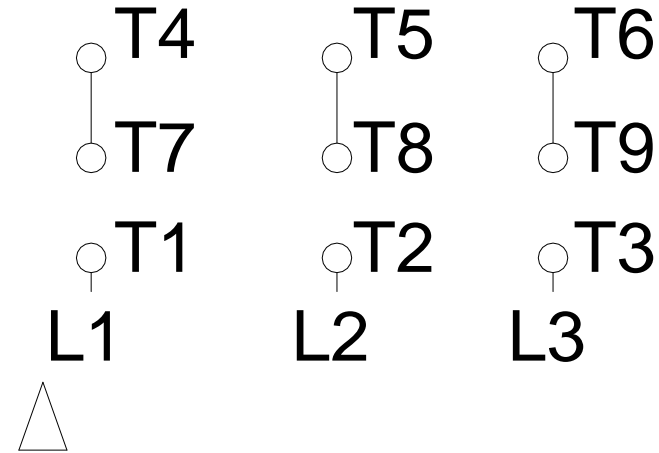

1 2 3 4 5 6 7 8

# HIGH VOLTAGE

A  
B  
C  
D  
E  
F

Notes: Downloaded from <a href="http://dealerselectric.com">http://dealerselectric.com</a> Generated for Model #003180T3E182JM-S		
Performed by:		
Checked:		
Customer:		
Close Coupled Pump: Three-Phase - W01 (Rolled Steel) "JM" Type - ODP -		
Three-phase induction motor Frame 182/4JM - IP21	12-SEP-2016	