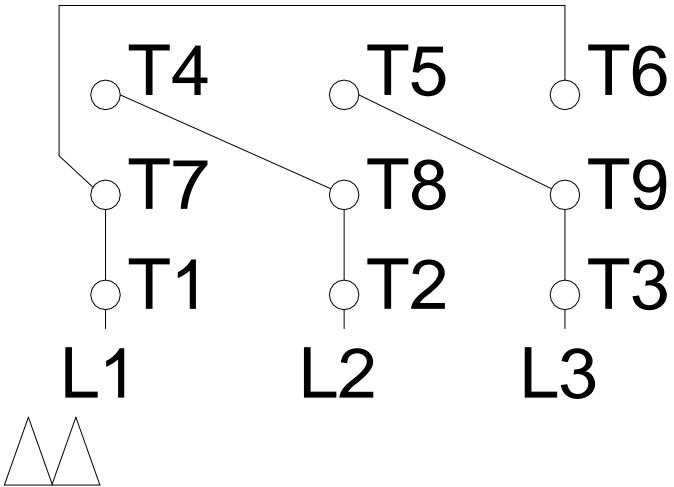

# HIGH VOLTAGE

A  
B  
C  
D  
E  
F

Notes: Downloaded from <http://dealerselectric.com>  
 Generated for Model #00318ET3V182JM-W22

Performed by:

Checked:

Customer:

Close Coupled Pump: Three-Phase - W22 "JM" Type - TEFC - NEMA Premium