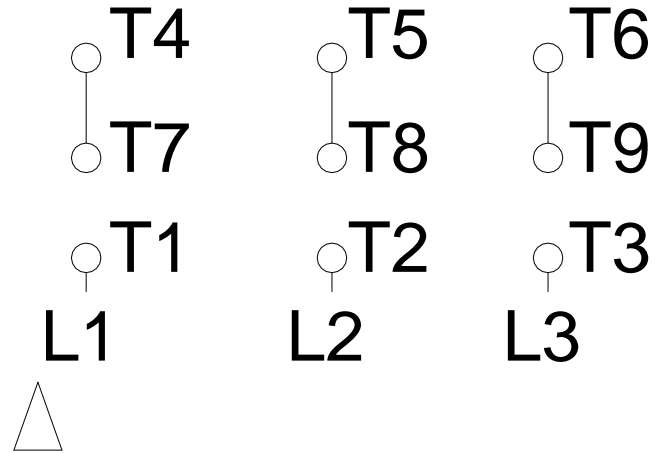

1 2 3 4 5 6 7 8

LOW VOLTAGE

HIGH VOLTAGE

A
B
C
D
E
F

Notes: Downloaded from <http://dealerselectric.com>
Generated for Model #00318ET3ERS182T

Performed by:

Checked:

Customer:

Three-Phase : Rolled Steel Motor - NEMA Premium Efficiency

Three-phase induction motor
Frame 182T - IP55

12-SEP-2016