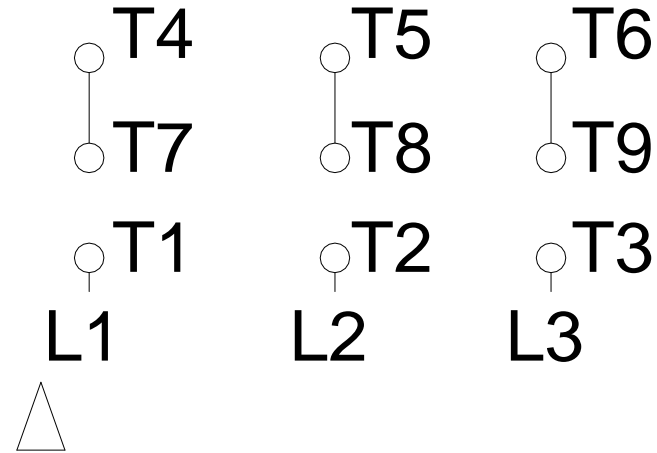

1 2 3 4 5 6 7 8

LOW VOLTAGE

HIGH VOLTAGE

A
B
C
D
E
F

Notes: Downloaded from <http://dealerselectric.com>
 Generated for Model #00318ET3ER182TC-S

Performed by:

Checked:

Customer:

Three Phase: W01 (Rolled Steel) - TEFC - NEMA Premium Efficiency

Three-phase induction motor
 Frame 182/4T - IP55

12-SEP-2016