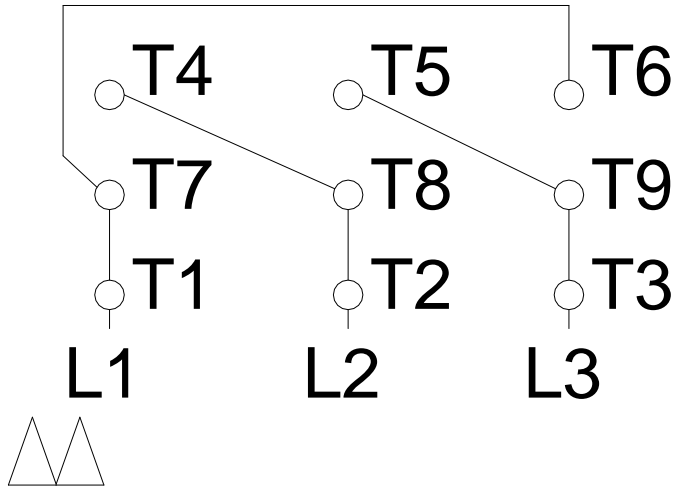

1 2 3 4 5 6 7 8

LOW VOLTAGE

HIGH VOLTAGE

A
B
C
D
E
F

Notes: Downloaded from http://dealerselectric.com Generated for Model #00318ET3ECT182TF1-W2		
Performed by:		
Checked:		
Customer:		
W22 Cooling Tower Motors: NEMA Premium - TEFC		
Three-phase induction motor Frame 182T - IP55	12-SEP-2016	