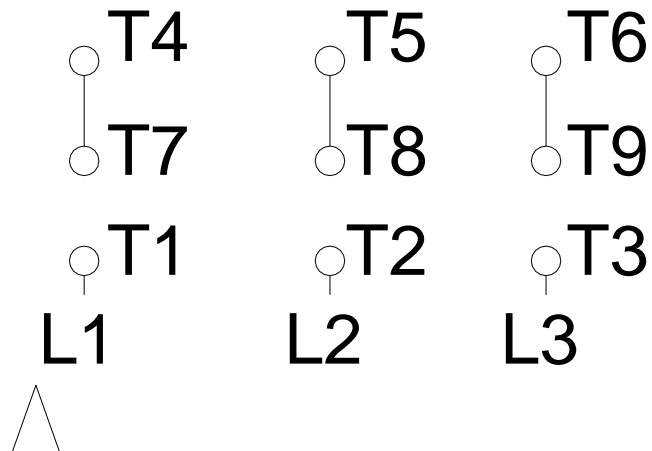

1 2 3 4 5 6 7 8

LOW VOLTAGE

HIGH VOLTAGE

A
B
C
D
E
F

Notes: Downloaded from <http://dealerselectric.com>
Generated for Model #00318ET3ECT182T-W22

Performed by:

Checked:

Customer:

W22 Cooling Tower Motors: NEMA Premium - TEFC

Three-phase induction motor
Frame 182T - IP55

12-SEP-2016