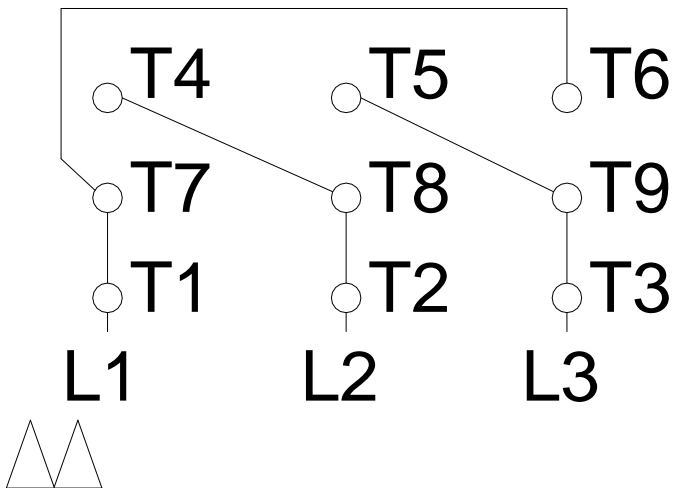

1 2 3 4 5 6 7 8

LOW VOLTAGE

HIGH VOLTAGE

A
B
C
D
E
F

Notes: Downloaded from <http://dealerselectric.com>
Generated for Model #00318ET3ECT182T-W22

Performed by:

Checked:

Customer:

W22 Cooling Tower Motors: NEMA Premium - TEFC

Three-phase induction motor
Frame 182T - IP55

12-SEP-2016