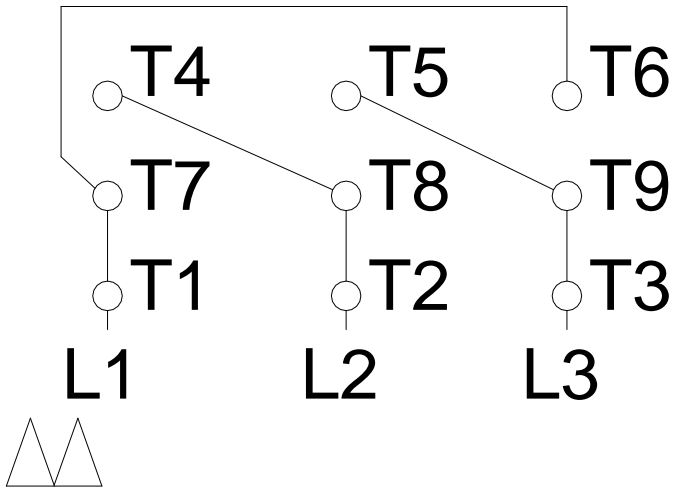

# HIGH VOLTAGE

A  
B  
C  
D  
E  
F

Notes: Downloaded from <http://dealerselectric.com>  
 Generated for Model #00318ET3EBMQ182TC-W2

Performed by:

Checked:

Customer:

W22 Brake Motor - NEMA Premium Efficiency

Three-phase induction motor  
 Frame 182/4T - IP55

12-SEP-2016