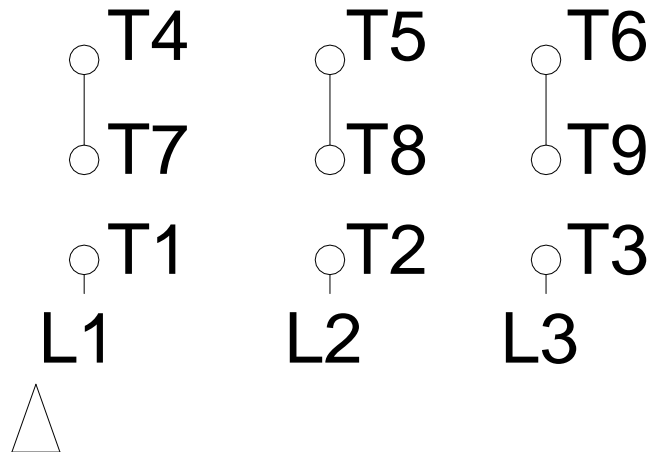

1 2 3 4 5 6 7 8

# HIGH VOLTAGE

A  
B  
C  
D  
E  
F

Notes: Downloaded from <http://dealerselectric.com>  
 Generated for Model #00318ET3EBMQ182TC-W2

Performed by:

Checked:

Customer:

W22 Brake Motor - NEMA Premium Efficiency