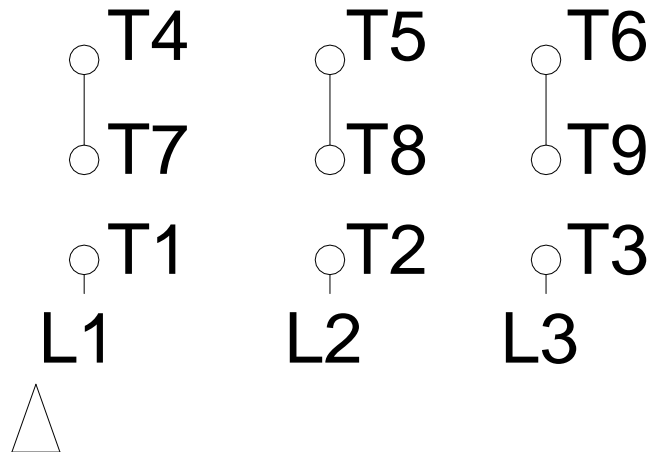

1 2 3 4 5 6 7 8

# HIGH VOLTAGE

A  
B  
C  
D  
E  
F

Notes: Downloaded from <http://dealerselectric.com>  
 Generated for Model #00318ET3EBM182T-W22

Performed by:

Checked:

Customer:

W22 Brake Motor - NEMA Premium Efficiency