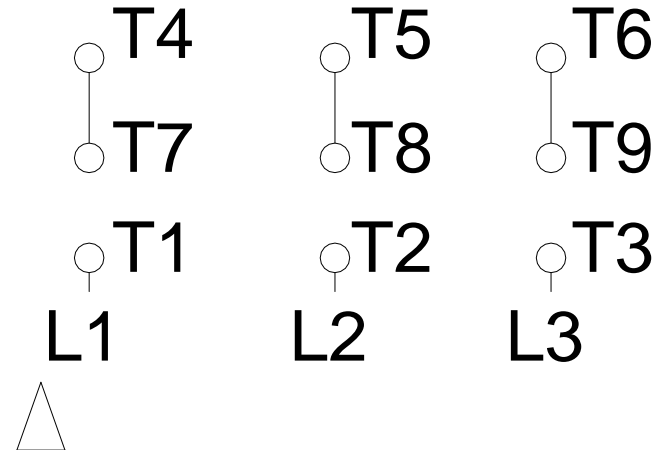

1 2 3 4 5 6 7 8

LOW VOLTAGE

HIGH VOLTAGE

A
B
C
D
E
F

Notes: Downloaded from http://dealerselectric.com Generated for Model #00318ET3E182TF2-S		
Performed by:		
Checked:		
Customer:		
Three Phase: W01 (Rolled Steel) - TEFC - NEMA Premium Efficiency		
Three-phase induction motor Frame 182/4T - IP55	12-SEP-2016	