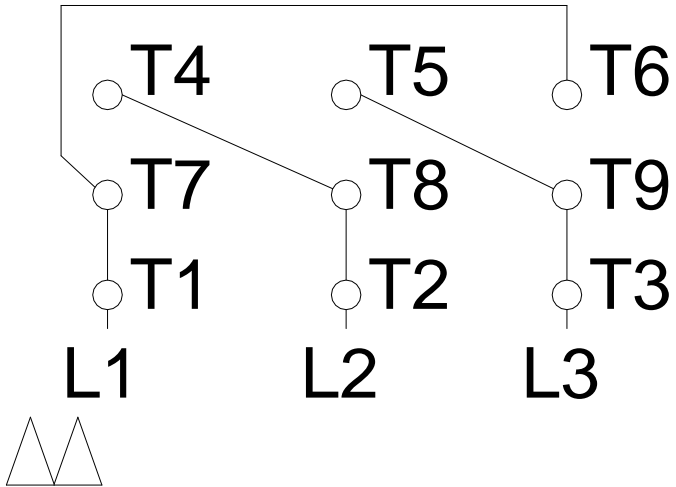

1 2 3 4 5 6 7 8

LOW VOLTAGE

HIGH VOLTAGE

A
B
C
D
E
F

Notes: Downloaded from http://dealerselectric.com Generated for Model #00318ET3E182TF2-S		
Performed by:		
Checked:		
Customer:		
Three Phase: W01 (Rolled Steel) - TEFC - NEMA Premium Efficiency		
Three-phase induction motor Frame 182/4T - IP55	12-SEP-2016	