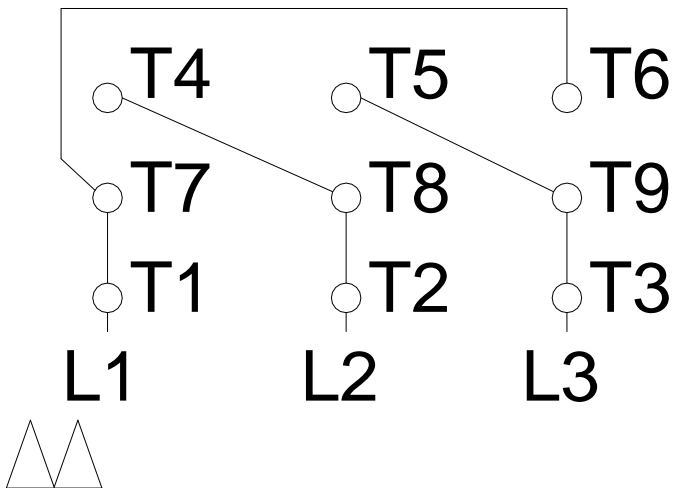

1 2 3 4 5 6 7 8

LOW VOLTAGE

HIGH VOLTAGE

A
B
C
D
E
F

Notes: Downloaded from <http://dealerselectric.com>
Generated for Model #00318ET3E182TC-W22

Performed by:

Checked:

Customer:

W22 NEMA Premium - Ball Bearings

Three-phase induction motor
Frame 182/4T - IP55

12-SEP-2016