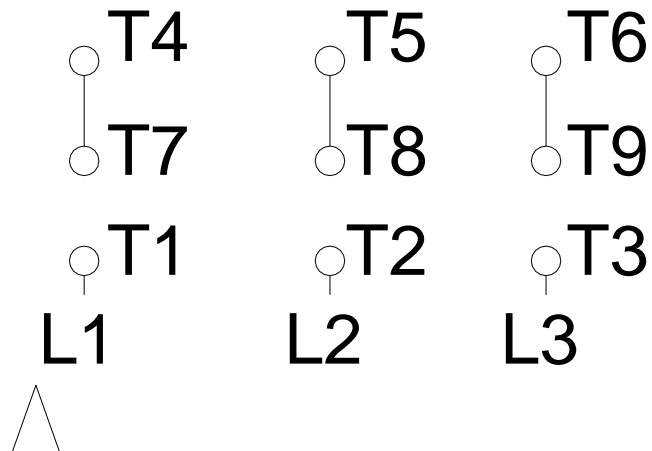

1 2 3 4 5 6 7 8

LOW VOLTAGE

HIGH VOLTAGE

A
B
C
D
E
F

Notes: Downloaded from <http://dealerselectric.com>
Generated for Model #00318ET3E182TC-W22

Performed by:

Checked:

Customer:

W22 NEMA Premium - Ball Bearings

Three-phase induction motor
Frame 182/4T - IP55

12-SEP-2016