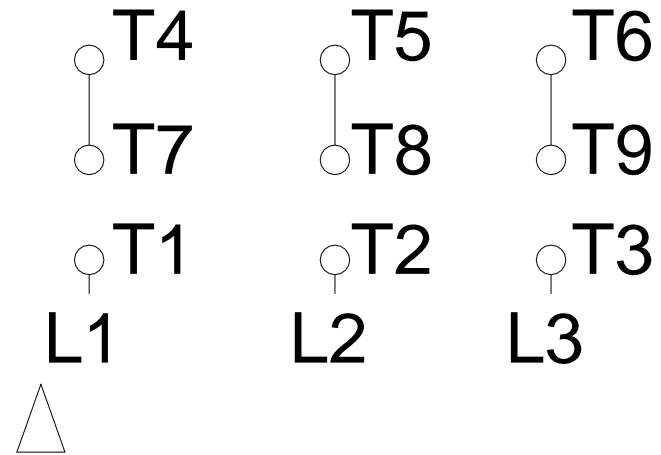

1 2 3 4 5 6 7 8

LOW VOLTAGE

HIGH VOLTAGE

A
B
C
D
E
F

Notes: Downloaded from http://dealerselectric.com Generated for Model #00318ET3E182TC-S		
Performed by:		
Checked:		
Customer:		
Three Phase: W01 (Rolled Steel) - TEFC - NEMA Premium Efficiency		
Three-phase induction motor Frame 182/4T - IP55	12-SEP-2016	