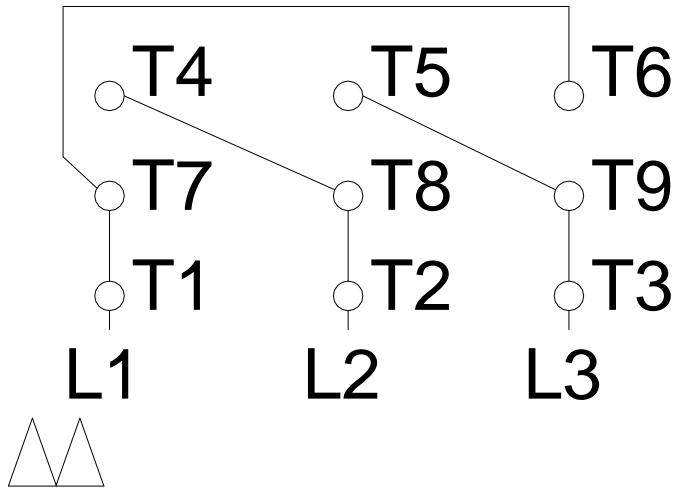

1 2 3 4 5 6 7 8

LOW VOLTAGE

HIGH VOLTAGE

A
B
C
D
E
F

Notes: Downloaded from http://dealerselectric.com Generated for Model #00318ET3E182TC-S		
Performed by:		
Checked:		
Customer:		
Three Phase: W01 (Rolled Steel) - TEFC - NEMA Premium Efficiency		
Three-phase induction motor Frame 182/4T - IP55	12-SEP-2016	