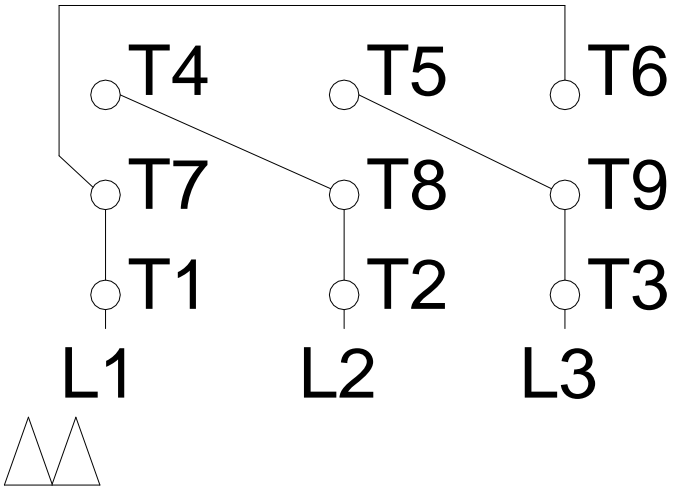

1 2 3 4 5 6 7 8

LOW VOLTAGE

HIGH VOLTAGE

A
B
C
D
E
F

Notes: Downloaded from http://dealerselectric.com Generated for Model #00318ET3E182T-W22		
Performed by:		
Checked:		
Customer:		
W22 NEMA Premium - Ball Bearings		
Three-phase induction motor Frame 182/4T - IP55	12-SEP-2016	