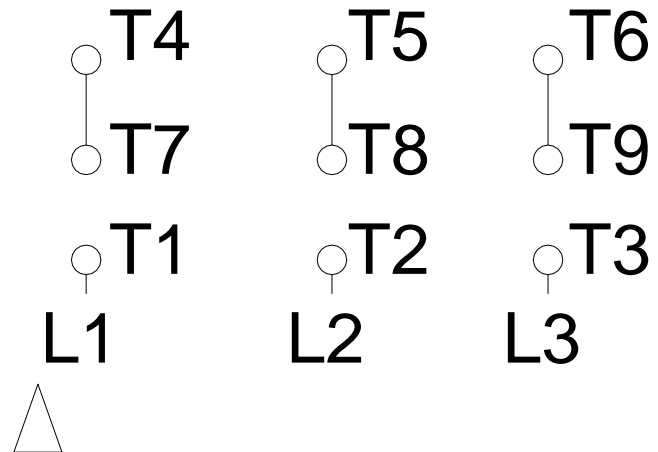

1 2 3 4 5 6 7 8

LOW VOLTAGE

HIGH VOLTAGE

A
B
C
D
E
F

Notes: Downloaded from http://dealerselectric.com Generated for Model #00318ET3E182T-S		
Performed by:		
Checked:		
Customer:		
Three Phase: W01 (Rolled Steel) - TEFC - NEMA Premium Efficiency		
Three-phase induction motor Frame 182/4T - IP55	12-SEP-2016	