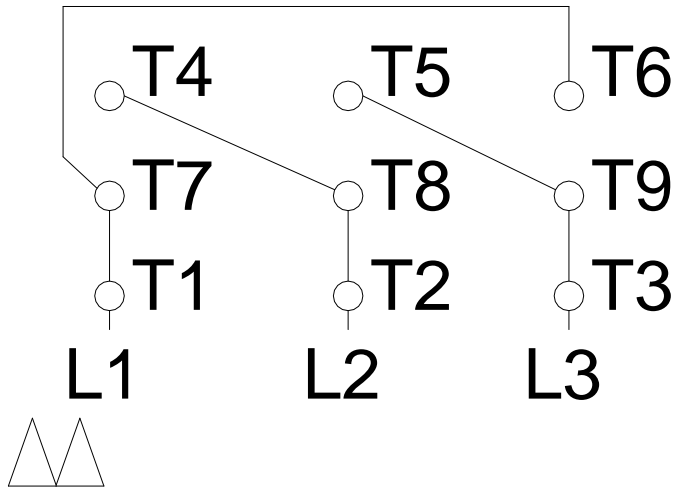

1 2 3 4 5 6 7 8

LOW VOLTAGE

HIGH VOLTAGE

A
B
C
D
E
F

Notes: Downloaded from <http://dealerselectric.com>
 Generated for Model #00318ET3E182JP-W22

Performed by:

Checked:

Customer:

Close Coupled Pump: Three-Phase - W22 "JP" Type - TEFC - NEMA Premium

Three-phase induction motor
 Frame 182/4JP - IP55

12-SEP-2016