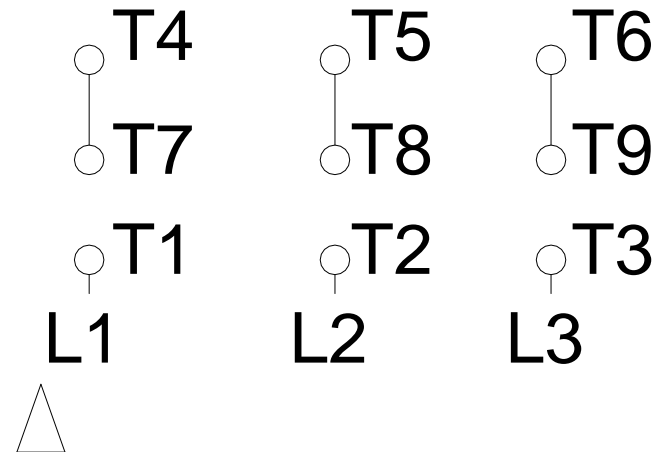

1 2 3 4 5 6 7 8

LOW VOLTAGE

HIGH VOLTAGE

A
B
C
D
E
F

Notes: Downloaded from <http://dealerselectric.com>
 Generated for Model #00318ET3E182JP-W22

Performed by:

Checked:

Customer:

Close Coupled Pump: Three-Phase - W22 "JP" Type - TEFC - NEMA Premium

Three-phase induction motor
 Frame 182/4JP - IP55

12-SEP-2016