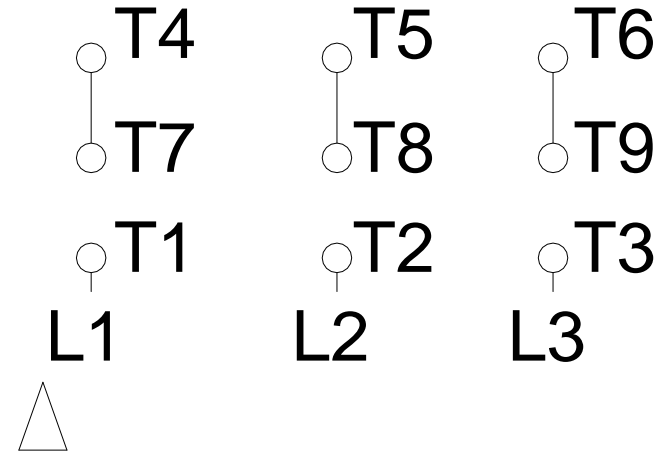

1 2 3 4 5 6 7 8

# HIGH VOLTAGE

A  
B  
C  
D  
E  
F

Notes: Downloaded from <a href="http://dealerselectric.com">http://dealerselectric.com</a> Generated for Model #00318ET3E182JP-SG		
Performed by:		
Checked:		
Customer:		
W01 (Rolled Steel) Close Coupled Pump TEFC - JP Type		
Three-phase induction motor Frame 182/4JP - IP55	12-SEP-2016	