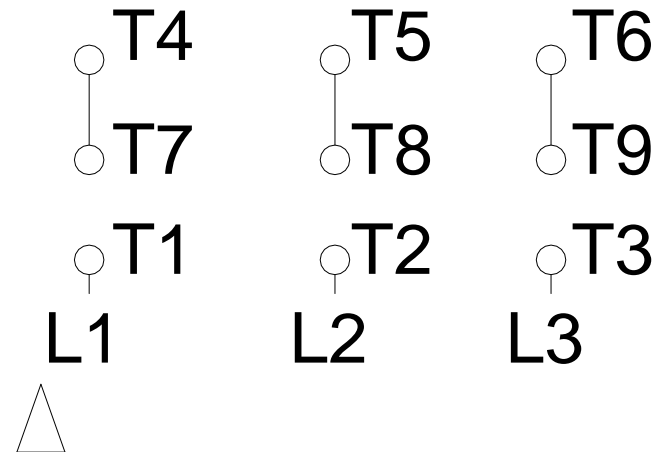

1 2 3 4 5 6 7 8

LOW VOLTAGE

HIGH VOLTAGE

A
B
C
D
E
F

Notes: Downloaded from <http://dealerselectric.com>
 Generated for Model #00318ET3E182JMV-S

Performed by:

Checked:

Customer:

Close Coupled Pump: Three-Phase - W01 (Rolled Steel) "JM" Type - TEFC -

Three-phase induction motor
 Frame 182/4JM - IP55

12-SEP-2016