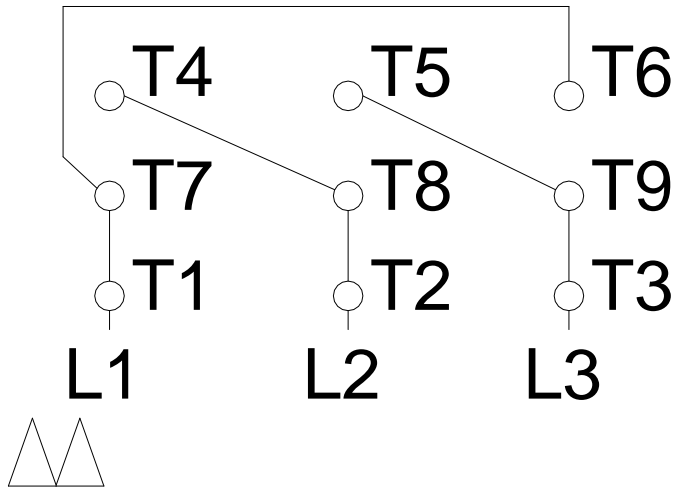

1 2 3 4 5 6 7 8

LOW VOLTAGE

HIGH VOLTAGE

A
B
C
D
E
F

Notes: Downloaded from <http://dealerselectric.com>
 Generated for Model #00318ET3E182JMV-S

Performed by:

Checked:

Customer:

Close Coupled Pump: Three-Phase - W01 (Rolled Steel) "JM" Type - TEFC -

Three-phase induction motor
 Frame 182/4JM - IP55

12-SEP-2016