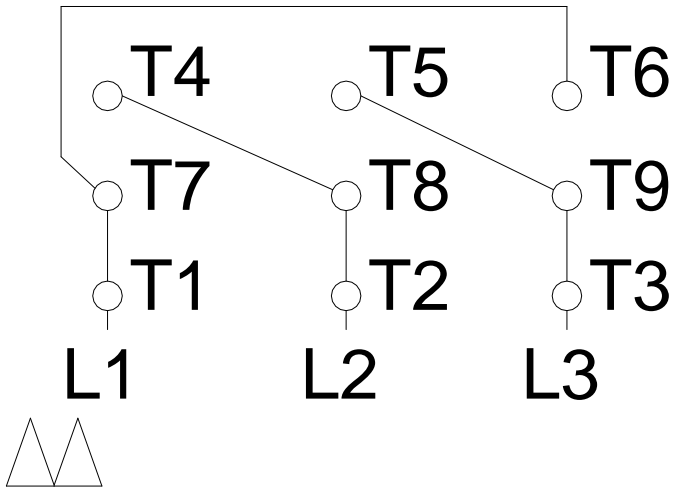

1 2 3 4 5 6 7 8

LOW VOLTAGE

HIGH VOLTAGE

A
B
C
D
E
F

Notes: Downloaded from <http://dealerselectric.com>
 Generated for Model #00318ET3E182JM-W22

Performed by:

Checked:

Customer:

Close Coupled Pump: Three-Phase - W22 "JM" Type - TEFC - NEMA Premium

Three-phase induction motor
 Frame 182/4JM - IP55

12-SEP-2016