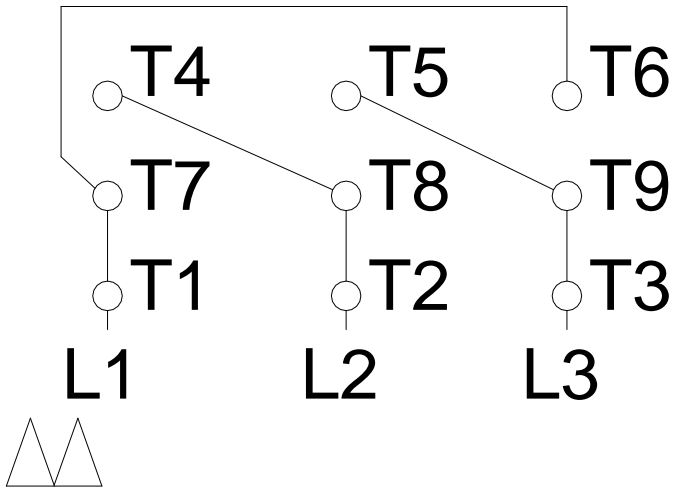

# HIGH VOLTAGE

A  
B  
C  
D  
E  
F

Notes: Downloaded from <http://dealerselectric.com>  
 Generated for Model #00318ET3E182JM-SG

Performed by:

Checked:

Customer:

W01 (Rolled Steel) Close Coupled Pump TEFC - JM Type