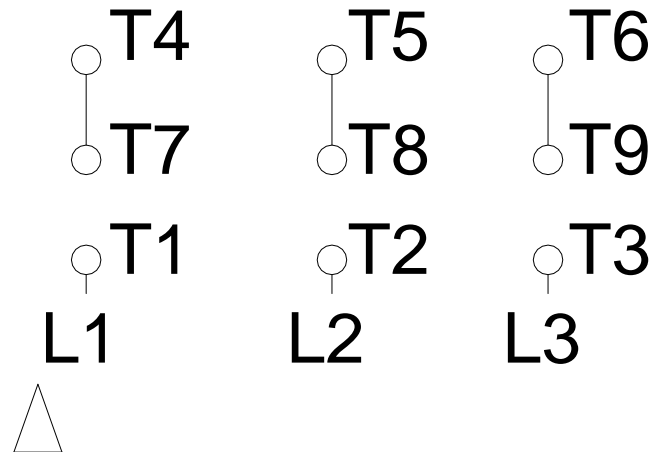

1 2 3 4 5 6 7 8

# HIGH VOLTAGE

A  
B  
C  
D  
E  
F

Notes: Downloaded from <http://dealerselectric.com>  
 Generated for Model #00318ET3E182JM-SG

Performed by:

Checked:

Customer:

W01 (Rolled Steel) Close Coupled Pump TEFC - JM Type