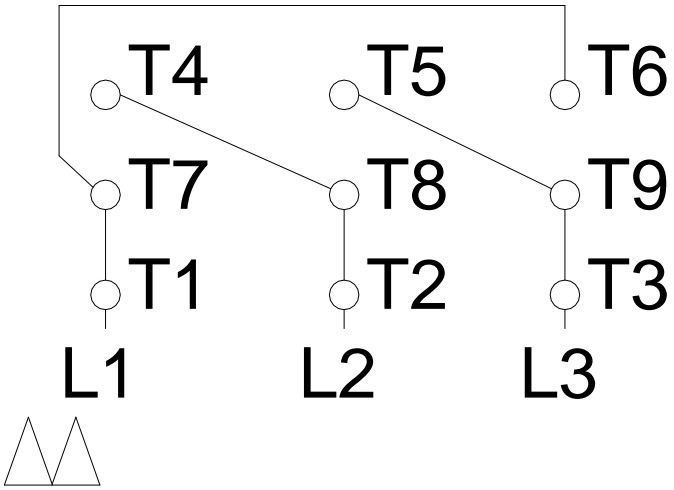

# HIGH VOLTAGE

A  
B  
C  
D  
E  
F

Notes: Downloaded from <a href="http://dealerselectric.com">http://dealerselectric.com</a> Generated for Model #00318EP3ER182TC-W22		
Performed by:		
Checked:		
Customer:		
W22 High Efficiency		
Three-phase induction motor Frame 182T - IP55	12-SEP-2016	