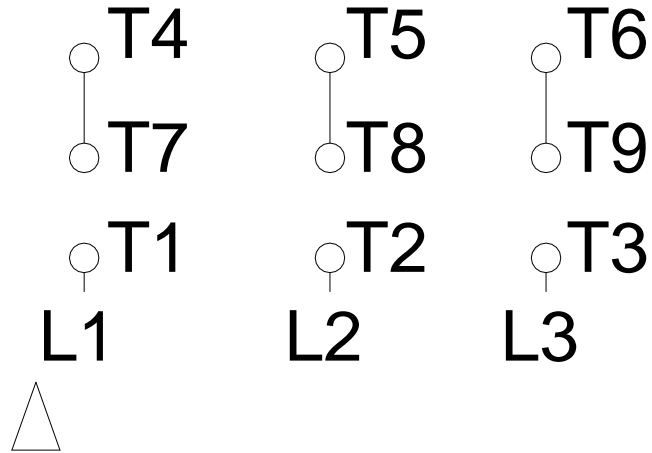

1 2 3 4 5 6 7 8

# HIGH VOLTAGE

A  
B  
C  
D  
E  
F

Notes: Downloaded from <a href="http://dealerselectric.com">http://dealerselectric.com</a> Generated for Model #00318EP3ER182TC-W22		
Performed by:		
Checked:		
Customer:		
W22 High Efficiency		
Three-phase induction motor Frame 182T - IP55	12-SEP-2016	