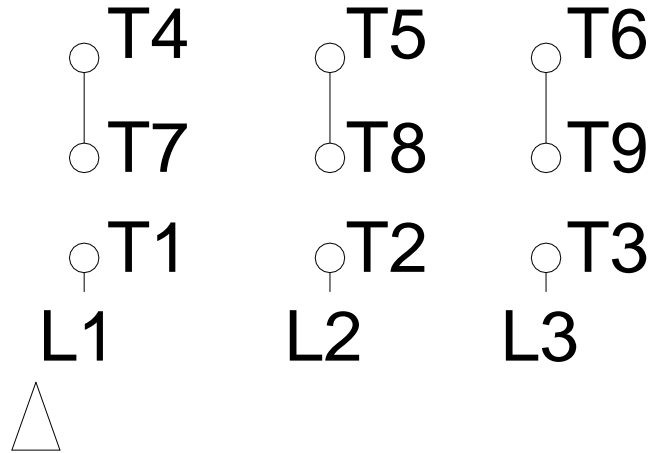

1 2 3 4 5 6 7 8

LOW VOLTAGE

HIGH VOLTAGE

A
B
C
D
E
F

Notes: Downloaded from <http://dealerselectric.com>
 Generated for Model #00318EP3E182JP-W22

Performed by:

Checked:

Customer:

Close Coupled Pump: Three-Phase - W22 "JP" Type - TEFC - High Efficiency

Three-phase induction motor
 Frame 182JP - IP55

12-SEP-2016