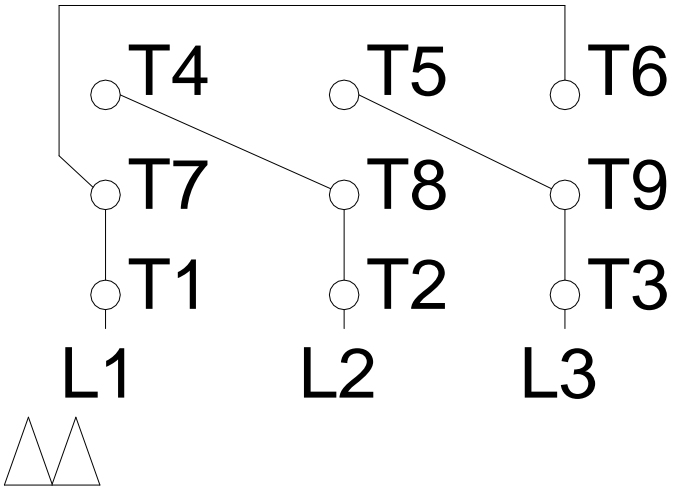

1 2 3 4 5 6 7 8

LOW VOLTAGE

HIGH VOLTAGE

A
B
C
D
E
F

Notes: Downloaded from <http://dealerselectric.com>
 Generated for Model #00318EP3E182JP-W22

Performed by:

Checked:

Customer:

Close Coupled Pump: Three-Phase - W22 "JP" Type - TEFC - High Efficiency

Three-phase induction motor
 Frame 182JP - IP55

12-SEP-2016