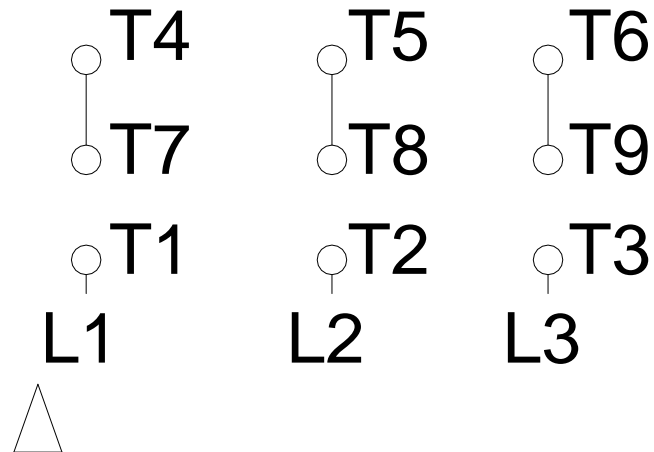

1 2 3 4 5 6 7 8

# HIGH VOLTAGE

A  
B  
C  
D  
E  
F

Notes: Downloaded from <http://dealerselectric.com>  
 Generated for Model #00318EP3E182JP-S

Performed by:

Checked:

Customer:

Close Coupled Pump: Three-Phase - W01 (Rolled Steel) "JP" Type - TEFC - High